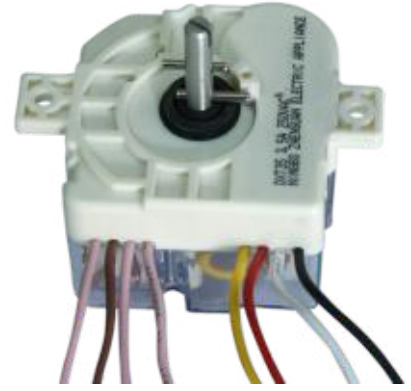

VC DOUBLE 42min 6wire

VC DOUBLE 15min 5wire

VC SPIN 5min 2wire

WASHING MACHINE TIMERS

WP 15min 4wire

WP 35min 7wire

WP 35min 8wire

WP 15min 7wire-OLD MODEL