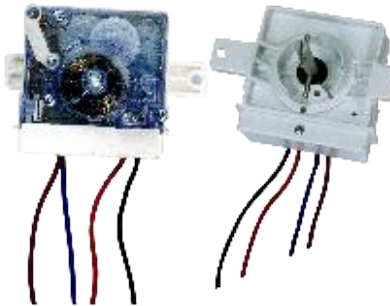

VC 35min 4wire-STRAIGHT