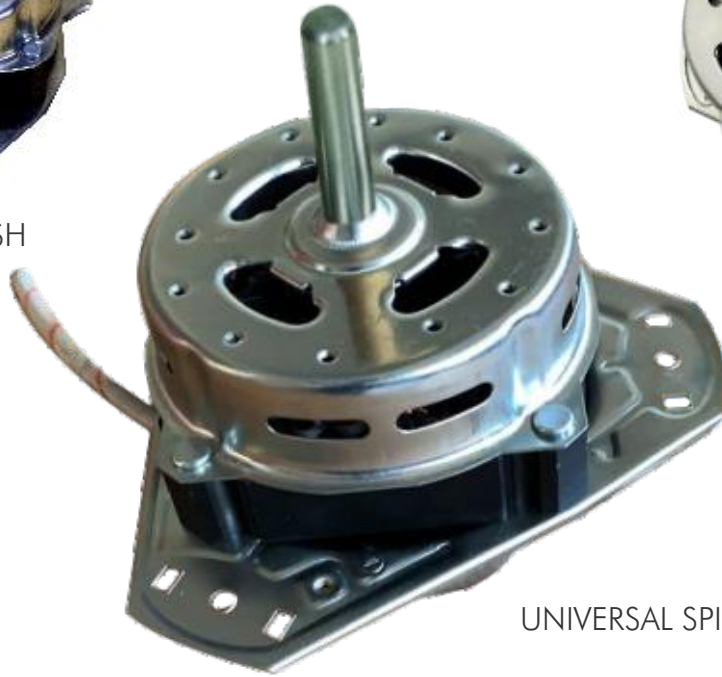

SS WASH-THREADED SHAFT

VC 40 WASH

VC 68 WASH

ON WASH

WASHING MACHINE MOTORS

WP WASH

LE SPIN-9KG

UNIVERSAL SPIN