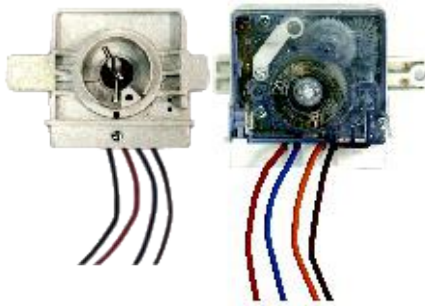

LE SPIN 5min 2wire

SS 15min 7wire

SS 35min 7wire

SS 35min 4wire

SS 35min 4pine

SS DOUBLE 15min 6wire

WASHING MACHINE TIMERS

SS DOUBLE 42min 6wire

SS SPIN 5min 2wire

VC 15min 4wire-STRAIGHT

VC 15min 4wire-BENDED

VC 35min 4wire-STRAIGHT

VC 35min 4wire-BENDED

VC 35min 7wire

VC DOUBLE 15min 4wire

VC DOUBLE 35min 6wire