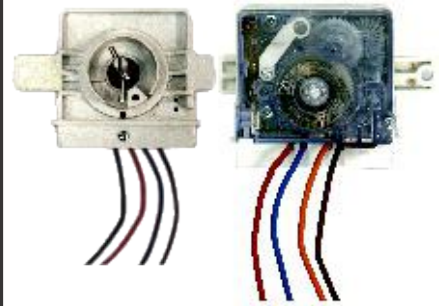

SS SPIN 5min 2wire

VC 15min 4wire-STRAIGHT

VC 15min 4wire-BENDED

VC 35min 4wire-STRAIGHT

VC 35min 4wire-BENDED

VC 35min 7wire

VC DOUBLE 15min 4wire

VC DOUBLE 35min 6wire