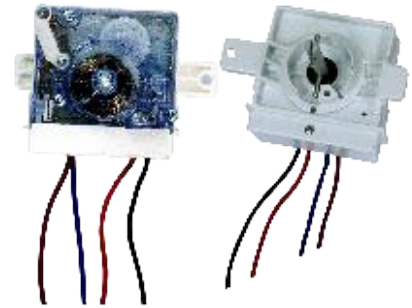

VC 15min 4wire-STRAIGHT