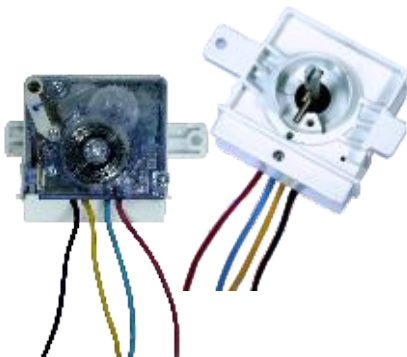

LE SPIN 5min 2wire

SS 35min 4wire