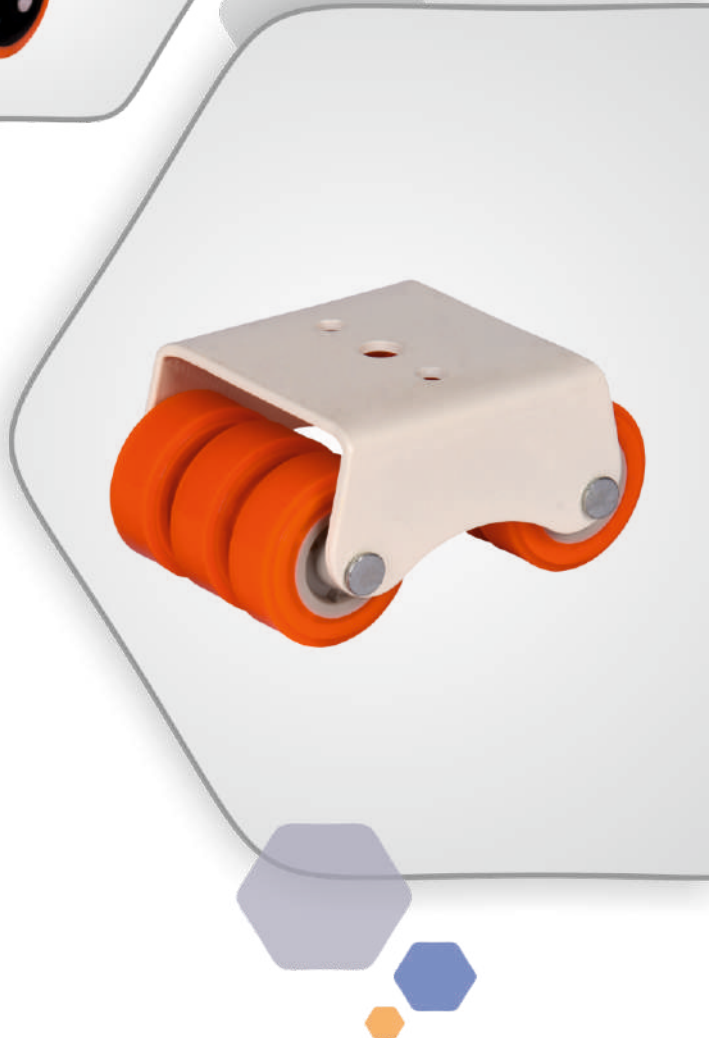

Our Castors Moving Everything

U★STAR®

We Produce all type of Furniture Castor
Wheels and Trolley Wheels

Innovative Design and Professional Manufacturer of Castor Wheels